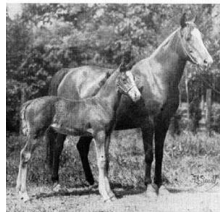

DAM LINE

RAFFLES

1926
AHR 952
Grey

*Raffles 952

SKOWRONEK

1909
GSB 552

Rifala

1922
Arabian Horse Association 815

Ghadaf

1929
Arabian Horse Association 694

Aarah

1935
Arabian Horse Associa...
Chestnut
Owner: BLANCHE M TORMO...

Nadirat

1927
Arabian Horse Association 619

IBRAHIM

1898
PASB 407