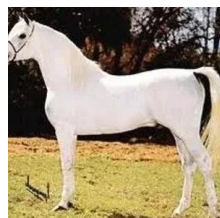

PARENTS

GRANDPARENTS

GREAT-GRANDPARENTS

GG-GRANDPARENTS

SIRE LINE

DAM LINE

AL-MARAH RAD...
1952
AHR 7531
Grey