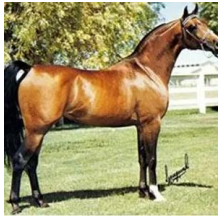

PARENTS

GRANDPARENTS

GREAT-GRANDPARENTS

GG-GRANDPARENTS

SIRE LINE

DAM LINE

*EL PASO
1967
AHR 128871
Bay

Czort
1949
PASB 1330

WIELKI SZLEM
1938

Forta
1943
PASB 1056

Ofir
1933 | PASB 00573

Elegantka
1923 | RASB 12

KUHAILAN ABU URKUB
1935 | PASB 1124

Porta
1931 | PASB 330

Ofir
1933 | PASB 00573

Makata
1931 | PASB 248

RASIM PIERWSZY
1937

EL-ZABIBE
1938

Naseem
1922 | RASB 5

Taraszcza
1937 | RASB 108

WITRAZ
1938 | PASB 901

BALALAJKA
1941 | PASB 962

Naseem
1922 | RASB 5

Taraszcza
1937 | RASB 108

FAHER
1953

Bulgotka
1951