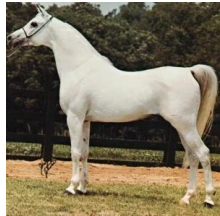

PARENTS

GRANDPARENTS

GREAT-GRANDPARENTS

GG-GRANDPARENTS

SIRE LINE

DAM LINE

AMAAL
1968
Grey