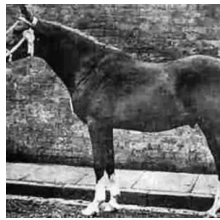

PARENTS

GRANDPARENTS

GREAT-GRANDPARENTS

GG-GRANDPARENTS

SIRE LINE

DAM LINE

Aldebaran
1919
Chestnut