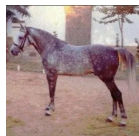

ZURICH
1956

YOKOHAMA
1955