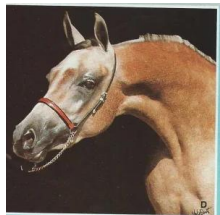

AMURATH ASTAR
1982
Grey