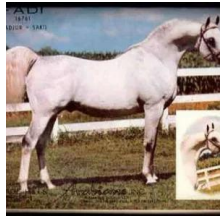

AMURATH GAZELLA

Arabian | Female | Bay

No Photo

BORN 1966

PARENTS

GRANDPARENTS

GREAT-GRANDPARENTS

GG-GRANDPARENTS

SIRE LINE

Fadi

1960
AHR 16761
Grey

FADJUR

1952
AHR 7668

SAKI

1950

FADHEILAN