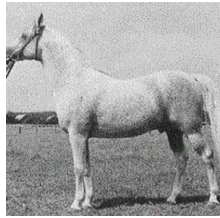

PARENTS

GRANDPARENTS

GREAT-GRANDPARENTS

GG-GRANDPARENTS

SIRE LINE

DAM LINE

COMET

1953
PASB 1517
Grey