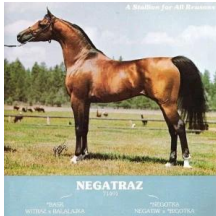

PARENTS

GRANDPARENTS

GREAT-GRANDPARENTS

GG-GRANDPARENTS

SIRE LINE

DAM LINE