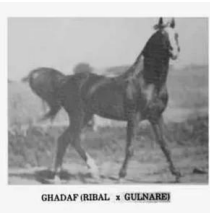

ARDAN

Arabian | Male | Grey

No Photo

BORN 1957

PARENTS

GRANDPARENTS

GREAT-GRANDPARENTS

GG-GRANDPARENTS

SIRE LINE

DAM LINE

Ghadaf

1929
Arabian Horse Associa...
Chestnut

GHADAF (RIBAL x GULNARE)

RIBAL

1920
AHR 397

GULNARE