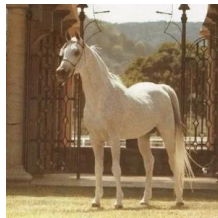

PARENTS

GRANDPARENTS

GREAT-GRANDPARENTS

GG-GRANDPARENTS

SIRE LINE

DAM LINE

ZAGHLOUL

1963
AHR 69609
Grey