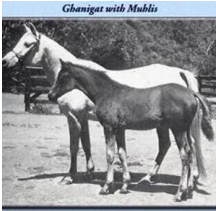

Ghanigat
1930
Grey