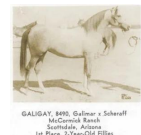

GALIGAY
1953