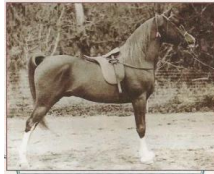

PARENTS

GRANDPARENTS

GREAT-GRANDPARENTS

GG-GRANDPARENTS

SIRE LINE

DAM LINE

RAHAS
1928
Chestnut