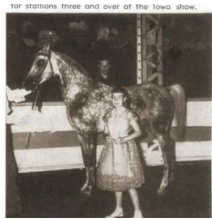

PARENTS

GRANDPARENTS

GREAT-GRANDPARENTS

GG-GRANDPARENTS

SIRE LINE

DAM LINE

Desmoin
1949
Grey