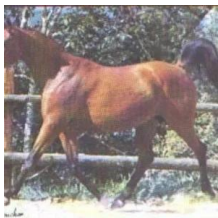

*ALDEBARAN II
1957
Bay