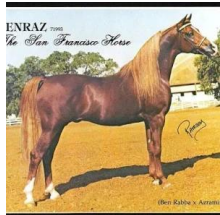

BENRAZ FAANTASY

Arabian | Female | GREY

BORN 1983

PARENTS

GRANDPARENTS

GREAT-GRANDPARENTS

GG-GRANDPARENTS

SIRE LINE

DAM LINE

BENRAZ++//
1993
Chestnut

BEN RABBA
1964

AZRAMIM
1949

Camiraff++
1966

Hi-Fashion Ramaar
1970

Aurab
1957
Arabian Horse Association 12488

ROLLICKA
1959