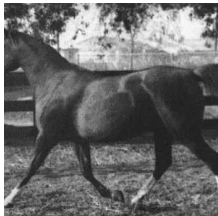

BINHARA
1947
Chestnut