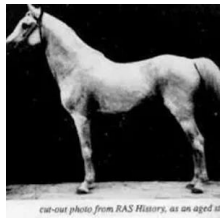

PARENTS

GRANDPARENTS

GREAT-GRANDPARENTS

GG-GRANDPARENTS

SIRE LINE

DAM LINE

MABROUK MANI...
1912
Grey

Farhan
1897