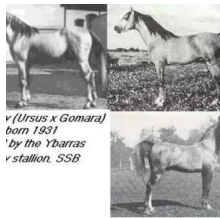

PARENTS

GRANDPARENTS

GREAT-GRANDPARENTS

GG-GRANDPARENTS

SIRE LINE

DAM LINE

Gandhy
1931
Grey

URSUS
1908

Gomara
1921

Gomara (Mfange x Babilonia)

DAHMAN-AMIR
1887

HAGAR
1894

Alfanje
1915

Babilonia
1916

Unknown

Unknown

Nibeh
1906

Sultane
1912

Unknown

Unknown

Hamdani I
1882

Elzusia
1886

Sabat el Heir
1906

Zadjara
1900

Korosko
1907

Salambo
1911

Unknown

Unknown

Unknown

Unknown

Unknown

Unknown

Farid
1903

Andae
1895