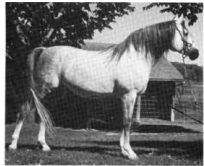

PARENTS

GRANDPARENTS

GREAT-GRANDPARENTS

GG-GRANDPARENTS

SIRE LINE

DAM LINE

Ibn Fadl
1946
Grey