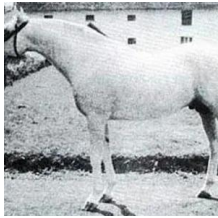

BOGORIA

Arabian | Female | Grey

BORN 1956 · ASSOC. Swedish Arabian Horse Registry · REG # 8 · BREEDER Albigowa Stud

PARENTS

GRANDPARENTS

GREAT-GRANDPARENTS

GG-GRANDPARENTS

SIRE LINE

DAM LINE

Laur

1946
Polish Arabian Stud Bo...
Grey

Lotnik

1938
Polish Arabian Stud Book 875

Kalina

1937

Opal