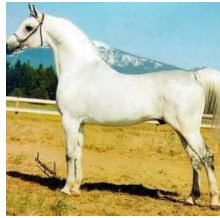

PARENTS

GRANDPARENTS

GREAT-GRANDPARENTS

GG-GRANDPARENTS

SIRE LINE

DAM LINE

EXELSJOR

1963
AHR 61010
Grey