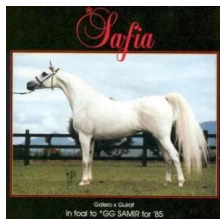

BPL TIA SAFIA

Arabian | Female | Gray

No Photo

BORN 1985

PARENTS

***GG Samir**
1975
Arabian Horse Associa...
Grey

SAFIA
1970
AVS 620
Grey

GRANDPARENTS

JACIO
1968
SSB 3765

ALHAJA
1959
SSB 3299

GALERO
1965

GUIRAF
1963

GREAT-GRANDPARENTS

Tabal
1952

Teorica
1955
SSB 0000

MAQUILLO
1949
SSB 2437