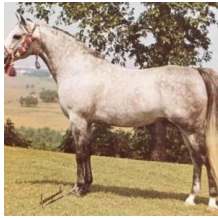

BSHARA BATAA

Arabian | Female | Grey

BORN 1973

PARENTS

GRANDPARENTS

GREAT-GRANDPARENTS

GG-GRANDPARENTS

SIRE LINE

DAM LINE

SAMIM

1966
AHR 36237
Grey

*ANSATA IBN HALIMA++

1958
AHR 15897

Nazeer

1934
RAS 247

HALIMA