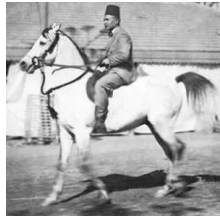

PARENTS

GRANDPARENTS

GREAT-GRANDPARENTS

GG-GRANDPARENTS

SIRE LINE

DAM LINE

SHAHLOUL
1931
Grey