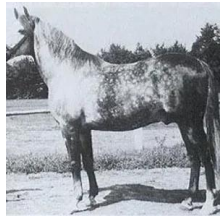

PARENTS

GRANDPARENTS

GREAT-GRANDPARENTS

GG-GRANDPARENTS

SIRE LINE

FAHER
1953
Grey