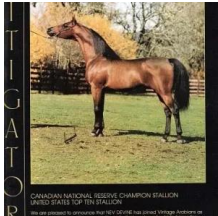

PARENTS

GRANDPARENTS

GREAT-GRANDPARENTS

GG-GRANDPARENTS

SIRE LINE

DAM LINE

LITIGATOR
1979
Bay