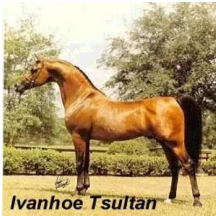

PARENTS

GRANDPARENTS

GREAT-GRANDPARENTS

GG-GRANDPARENTS

SIRE LINE

DAM LINE

Ivanhoe Tsultan
1971
AHR 0077068
Bay