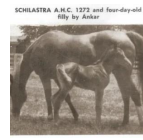

CASSIE

Arabian | Female | Bay

No Photo

BORN 1959

PARENTS

GRANDPARENTS

GREAT-GRANDPARENTS

GG-GRANDPARENTS

SIRE LINE

DAM LINE

Cassim
1943
Grey

INDRAFF
1938
AHR 1575

Nabika
1928

ANKAR
1944
AHRA 3063

SCHILASTRA
1936

RAFFLES
1926
AHR 952

Indaia
1927
AHR 813

RIBAL
1920
AHR 397

Nek
1922

Antez
1921

REHASAFA
1936

GULASTRA
1924

Schilan
1929

SKOWRONEK
1909 | GSB 552