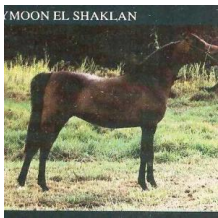

CELIDONIA JAMAAL FHP

Arabian | Female | Chestnut

BORN 1989

PARENTS

GRANDPARENTS

GREAT-GRANDPARENTS

GG-GRANDPARENTS

SIRE LINE

DAM LINE

Ali Jamaal
1982
BRSB 7949
Bay

Ruminaja Ali
1976
AHR 134937

Heritage Memory
1971
AHR 1971

El Shaklan
1975
GASB 1207

HYMOON EL SH...
1985
Grey

Unknown

Shaikh Al Badi
1969
AHR 54456