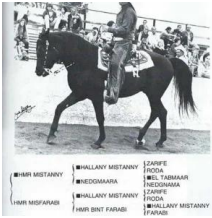

PARENTS

GRANDPARENTS

GREAT-GRANDPARENTS

GG-GRANDPARENTS

SIRE LINE

DAM LINE

THE BLACK CEN...
1968
Black

HMR MISTANNY
1964

HMR MISFARABI
1963

LOTHAR
1955

Rafadin
1944

HALLANY MISTANNY
1937

NEDGMAARA
1949

HALLANY MISTANNY
1937

HMR BINT FARABI
1959

FADL
1930
AHR 896

HABBA
1945

RIFAGE
1946
AHR 1286

ALIDIN
1937

ZARIFE
1928

*Roda
1931 | AHR 886

EL TABMAAR
1946

Nedgnama
1942

ZARIFE
1928

*Roda
1931 | AHR 886

HALLANY MISTANNY
1937

FARABI
1948

IBN RABDAN
1917 | RAS 86

MAHROUSSA

FADL
1930 | AHR 896

BINT BINT SABBAH
1930

*MIRAGE
1919 | AHR 790

Rifala
1922 | Arabian Horse Association 815

FERDIN
1927 | AHR 613

ALILATT
1927