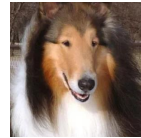

CH Fleur-Des-Lis's Secret ...