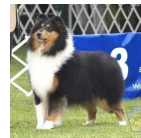

## GG-GRANDPARENTS

SIRE LINE

DAM LINE

**CH Overland Ga...**  
Black, White & Tan

**CH Overland Summer Sto...**

**CH Overland Pearl of Wis...**

**CH Overland Summer Sto...**

**CH Overland Po...**  
Blue Merle, White & Tan