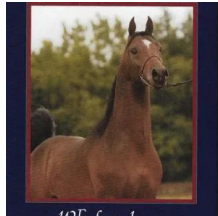

PARENTS

GRANDPARENTS

GREAT-GRANDPARENTS

GG-GRANDPARENTS

SIRE LINE

DAM LINE

WF Sambuca

1987
Bay