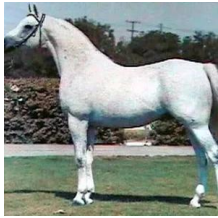

PARENTS

GRANDPARENTS

GREAT-GRANDPARENTS

GG-GRANDPARENTS

SIRE LINE

The Real McCoy

1960
AHR 17362
Grey