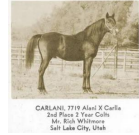

CRESLAM

Arabian | Female | Grey

No Photo

BORN 1966

PARENTS

GRANDPARENTS

GREAT-GRANDPARENTS

GG-GRANDPARENTS

SIRE LINE

DAM LINE

CAMEOS CRESC...
1961
Bay

Carlani
1952

CAMEO
1956

JASPRE
1945

COUNTESS
1952

Aulani
1940