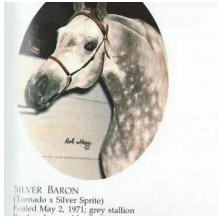

PARENTS

GRANDPARENTS

GREAT-GRANDPARENTS

GG-GRANDPARENTS

SIRE LINE

DAM LINE

Silver Baron
1971
Grey