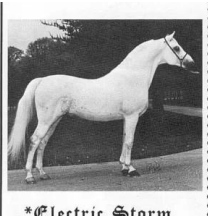

SIRE LINE

DAM LINE

ELECTRIC STORM

1952
AHR 11514
Grey

*Electric Storm

INDIAN MAGIC

1944
GSB 2083

SILFINA