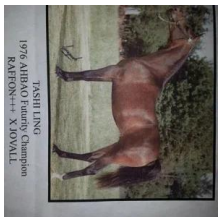

Tashi Ling
1974
Bay

S

D

S

D

Unknown

Unknown

S

D

S

D

Unknown

Unknown

Unknown

Unknown

S

D

S

D

Unknown

Unknown

Unknown

Unknown

Unknown

Unknown

Unknown

Unknown