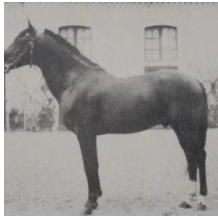

DENOUSTE

Arabian | Male | Chestnut

BORN 1921 · ASSOC. French Stud Book · REG # 5132 · BREEDER M.G. Lalague

PARENTS

GRANDPARENTS

GREAT-GRANDPARENTS

GG-GRANDPARENTS

SIRE LINE

DAM LINE

Latif

1903
French Stud Book 3385
Bay

Unknown

Unknown

Unknown

Unknown

Unknown