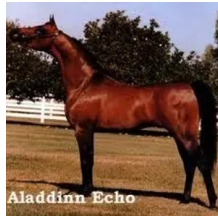

PARENTS

GRANDPARENTS

GREAT-GRANDPARENTS

GG-GRANDPARENTS

SIRE LINE

DAM LINE

ALADDINN ECHO

1980
AHR 216804
Bay