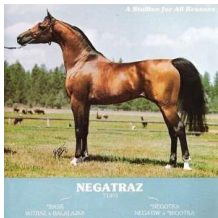

PARENTS

GRANDPARENTS

GREAT-GRANDPARENTS

GG-GRANDPARENTS

SIRE LINE

DAM LINE

NEGATRAZ

1971
AHR 71491
Bay