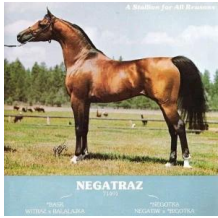

PARENTS

GRANDPARENTS

GREAT-GRANDPARENTS

GG-GRANDPARENTS

SIRE LINE

DAM LINE

NEGATRAZ

1971
AHR 71491
Bay