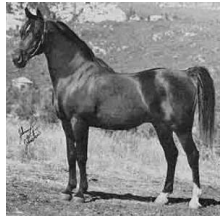

PARENTS

GRANDPARENTS

GREAT-GRANDPARENTS

GG-GRANDPARENTS

SIRE LINE

DAM LINE

El Gato

1954
AHR 9075
Bay