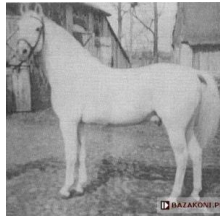

ELSISSA

Arabian | Female | Grey

BORN 1930 · ASSOC. PASB · REG # 75 · BREEDER ANTONI WOLK-LANIEWSKI

PARENTS

GRANDPARENTS

GREAT-GRANDPARENTS

GG-GRANDPARENTS

SIRE LINE

DAM LINE

Floks

1924
Polish Arabian Stud Bo...
Grey

BAKSZYSZ

1901
PASB 31

KALINA

1909

Koheilan IV