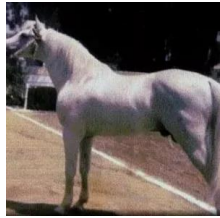

ESTOPA

Arabian | Female | Grey

BORN 1965 · OWNER OM EL ARAB · ASSOC. GASB · REG # 168 · BREEDER MIGUEL OSUNA ESCALERA

PARENTS

GRANDPARENTS

GREAT-GRANDPARENTS

GG-GRANDPARENTS

SIRE LINE

DAM LINE

Tabal

1952
Grey
Owner: Yeguada Militar

CONGO

1941
SSB 1839

HILANDERA

1942

Ilustre