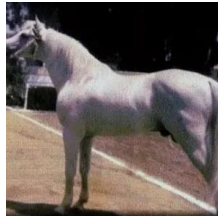

FIGUROSO

Arabian | Male | Grey

BORN 1966

PARENTS

GRANDPARENTS

GREAT-GRANDPARENTS

GG-GRANDPARENTS

SIRE LINE

DAM LINE

Tabal

1952
Grey
Owner: Yeguada Militar

CONGO

1941
SSB 1839

HILANDERA

1942

Ilustre