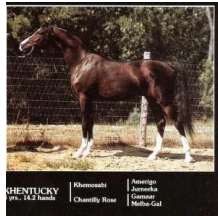

PARENTS

GRANDPARENTS

GREAT-GRANDPARENTS

GG-GRANDPARENTS

SIRE LINE

DAM LINE

Khentucky
1982
Bay